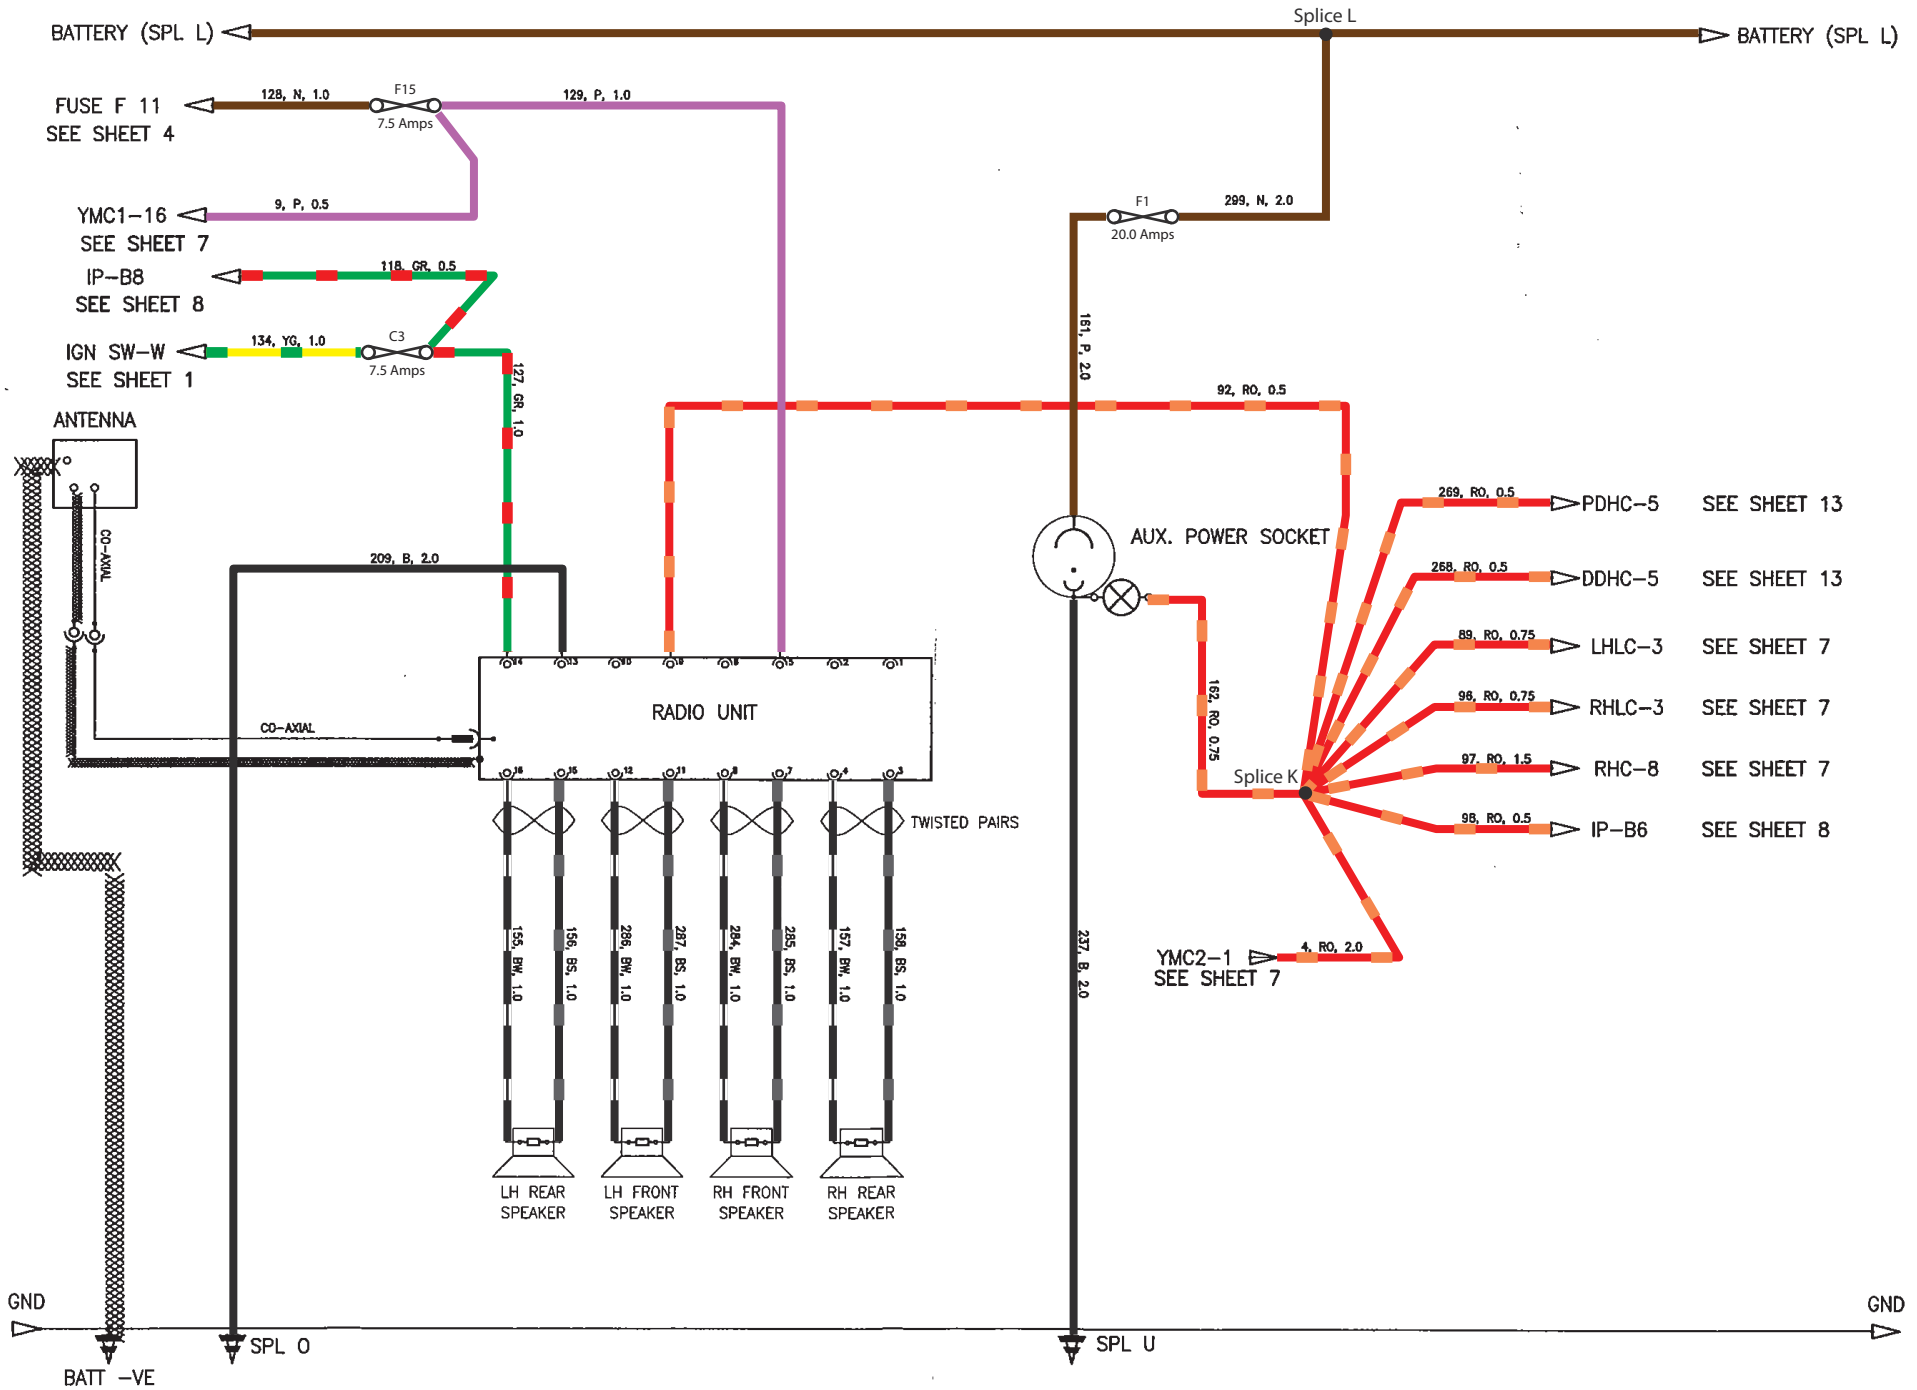

Radio & Aux. Power Socket

Elise North America 05MY

Sheet 11