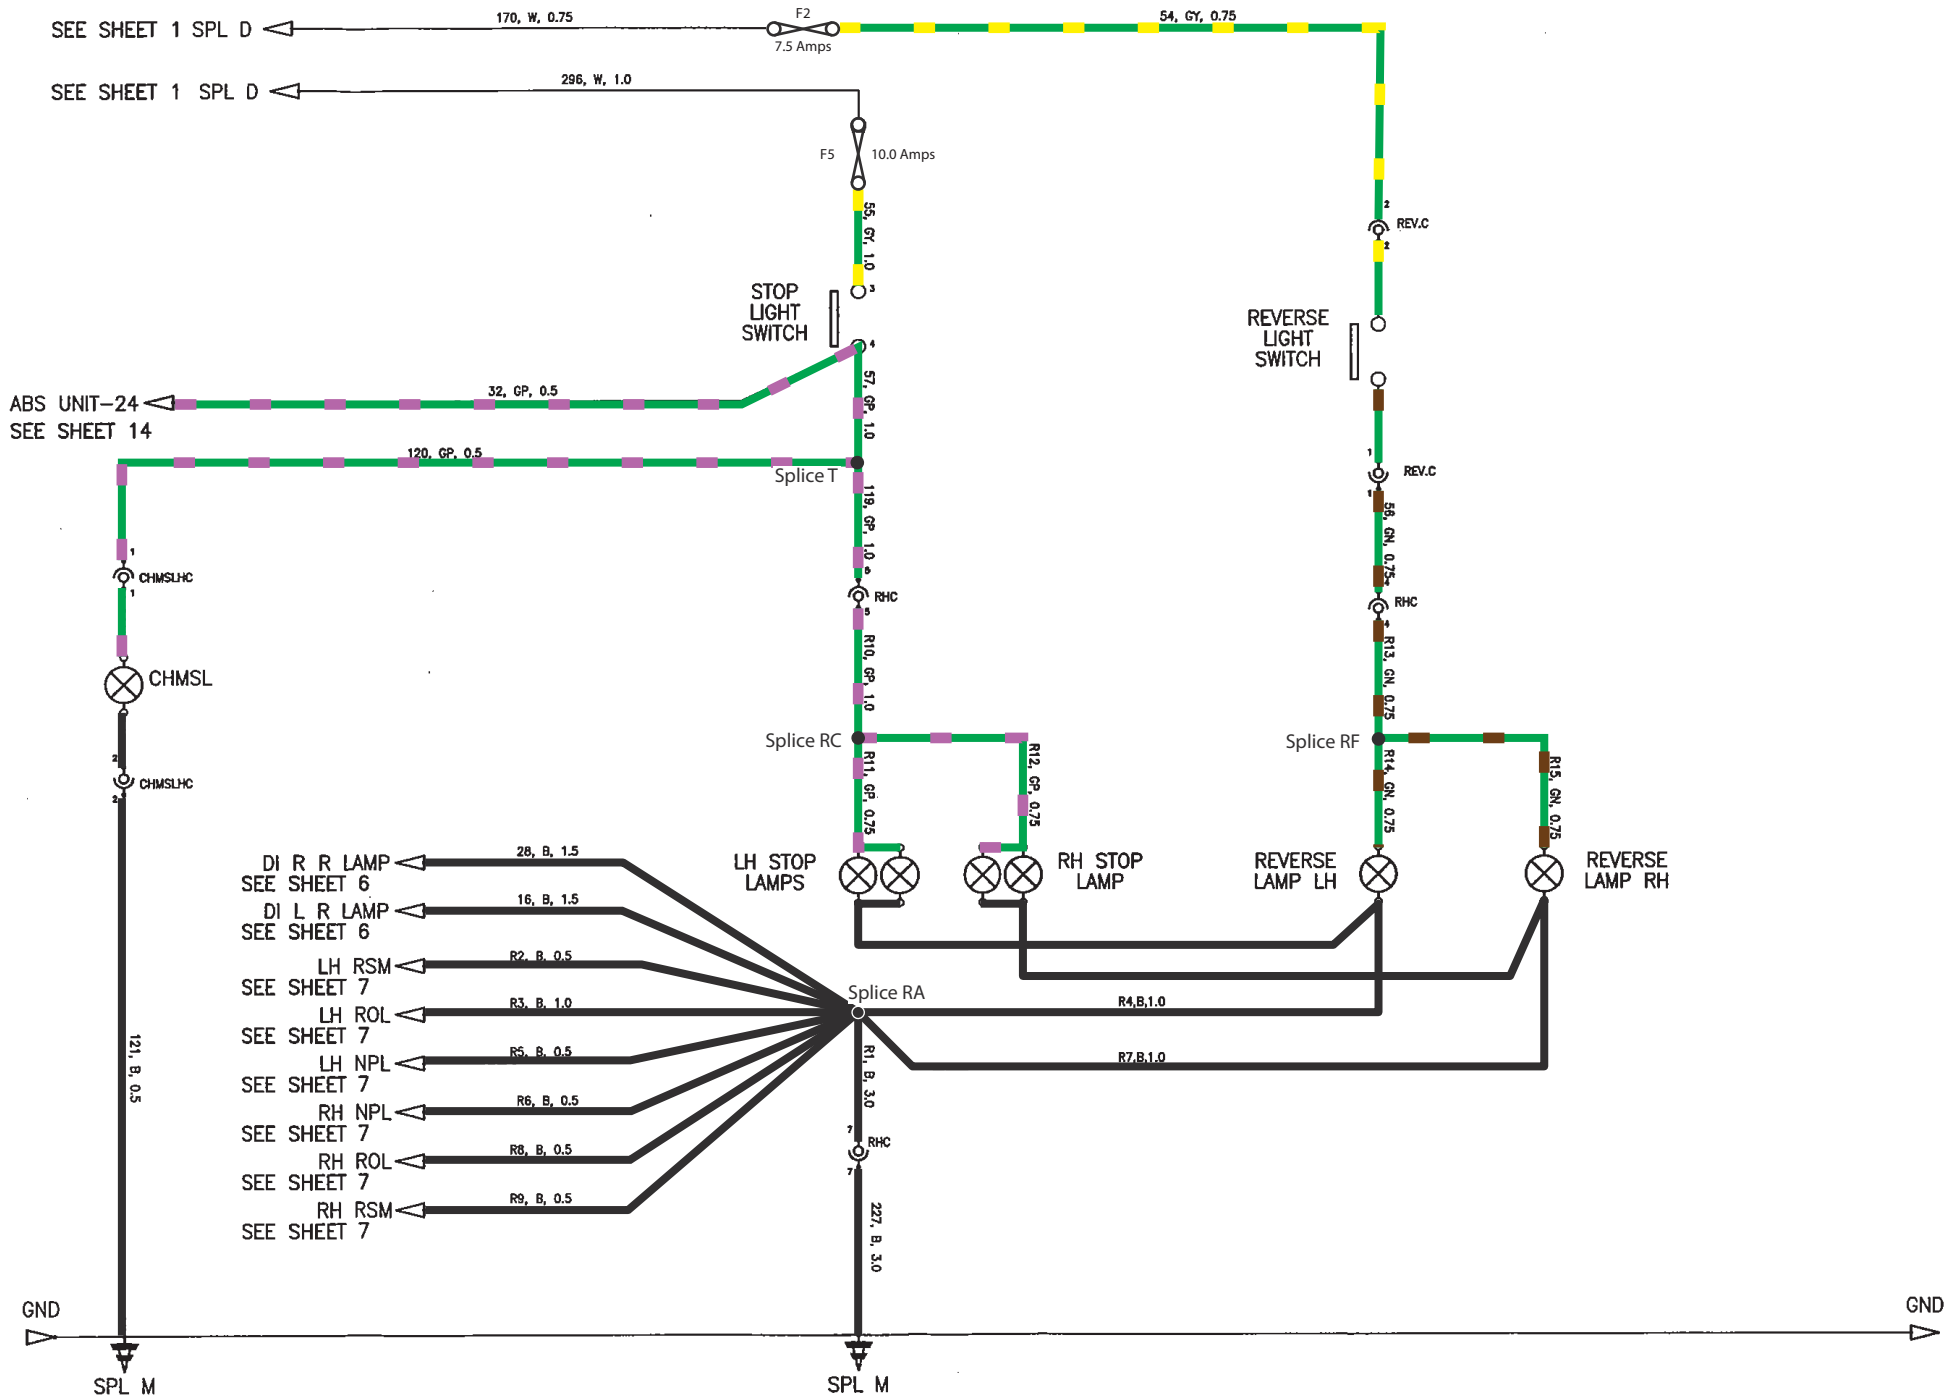

Stop & Reverse Lamps

Elise North America 05MY