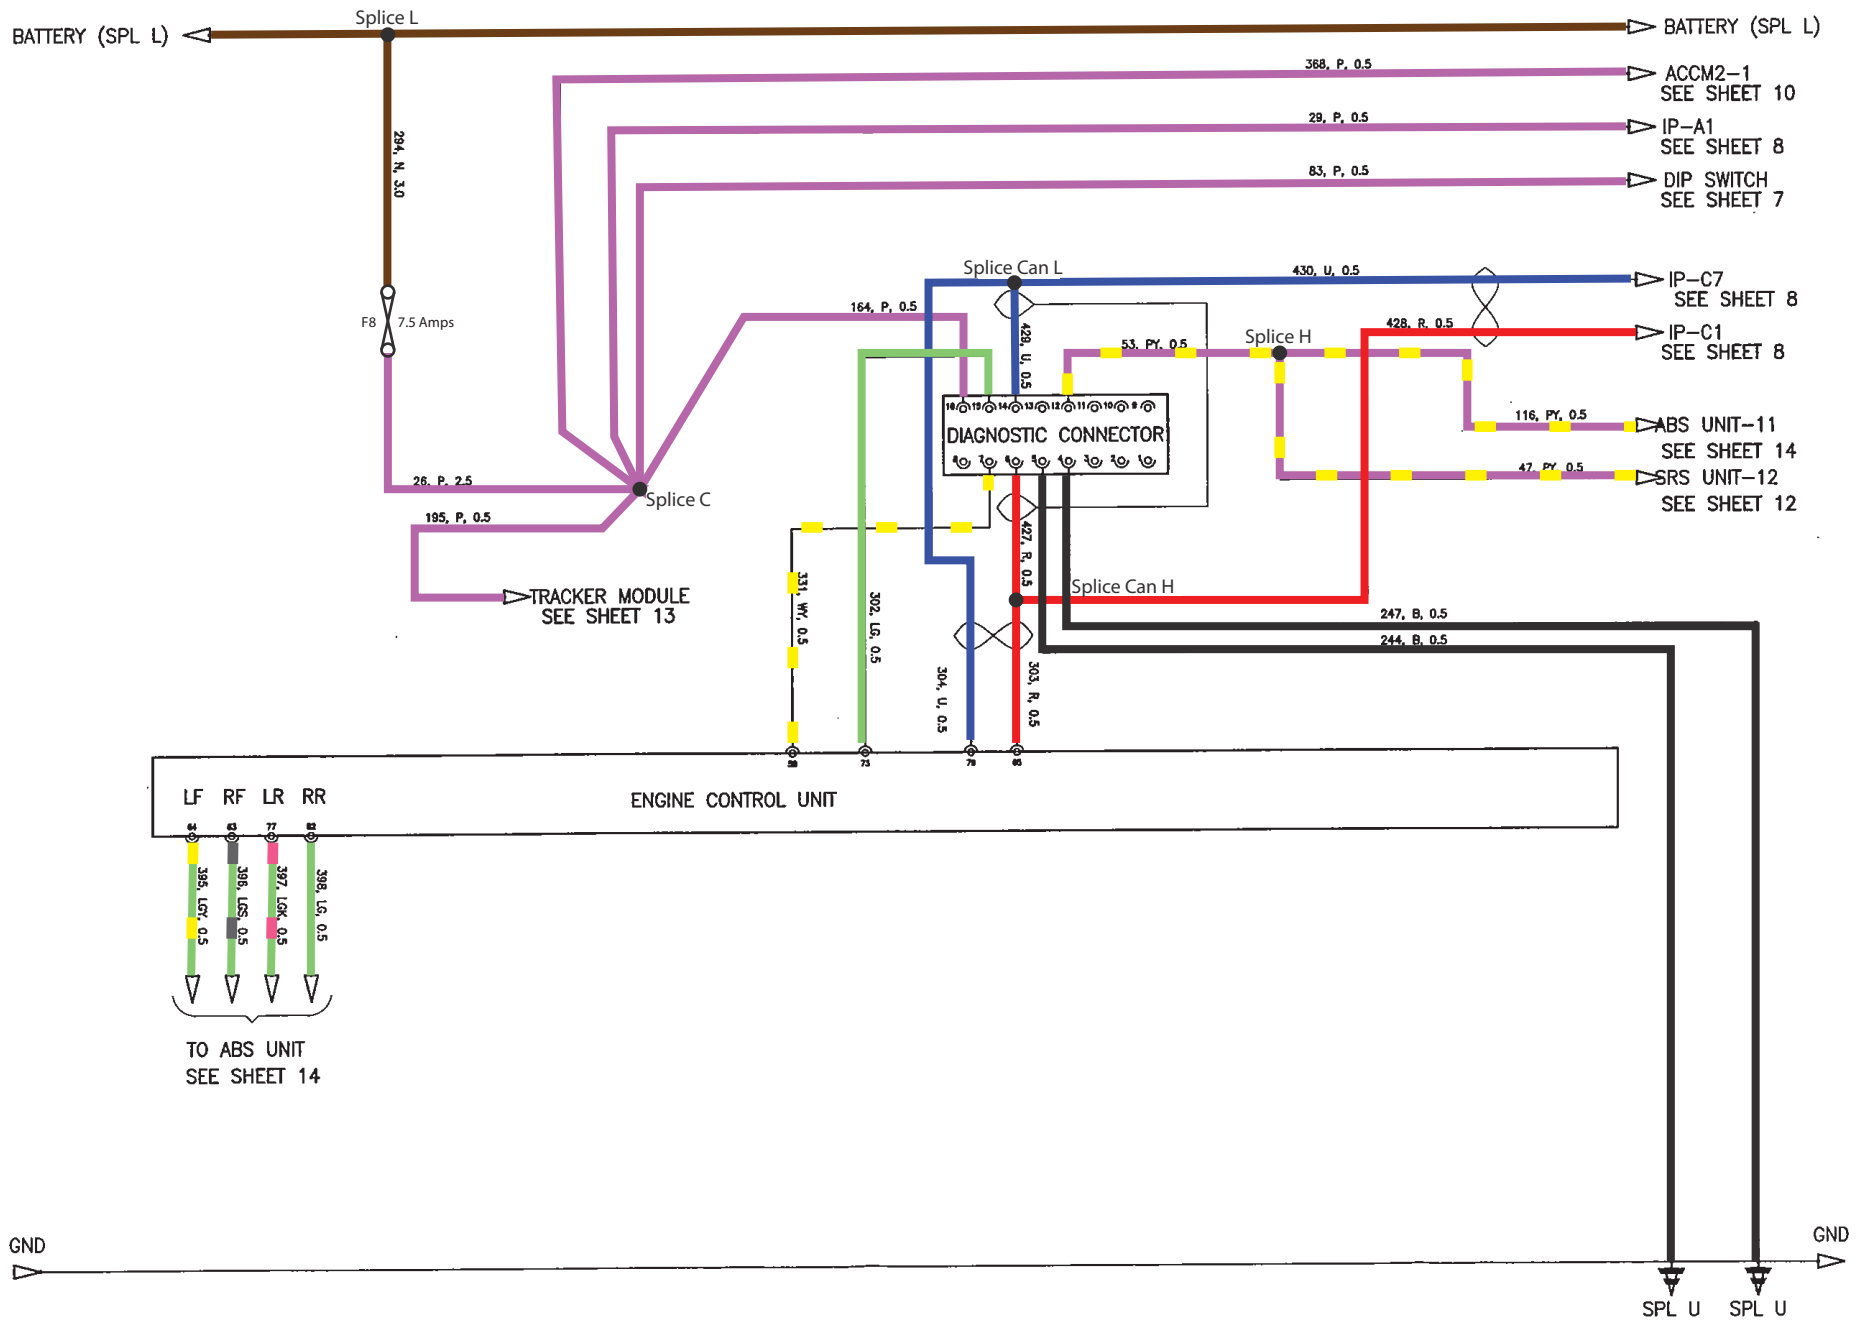

ELISE

Lotus Elise

North American 05MY Wiring Diagrams

Rev 6, 26 March 2024

Fuel Pump, ECU 1

Elise North America 05MY

Sheet 2

Alarm and Interior Lamp

Elise North America 05MY

Sheet 4

Stop & Reverse Lamps

Elise North America 05MY

D.I. & Hazard Warning Lights

Elise North America 05MY

Wiper and Washer

Elise North America 05MY

Elise North America 05MY

Sheet 15

FRONT FUSEBOX

Wire Color Legend

- B - Black
 - R - Red
 - U - Blue
 - Y - Yellow
 - K - Pink
 - N - Brown
 - P - Purple
 - S - Slate (Grey)
 - W - White (Not Colored)
 - G - Green
 - LG - Lt. Green
 - O - Orange
- Wires with a stripe are marked with a dashed line for the stripe color (i.e. PN = Pink with Brown Stripe). White wires are not colored.
- PN - Pink w/Brown Stripe
 - WK - White w/Pink Stripe

CABIN FUSES

REAR FUSES

Wiring diagram color overlays made to 2004 - 2012 Lotus Elise/Exige Service Manual, pages 466 - 482, Elise North America 05MY. Every effort was made to ensure accuracy but errors may have occurred, look closely at the diagrams to double check.