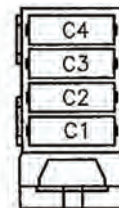

CABIN FUSES