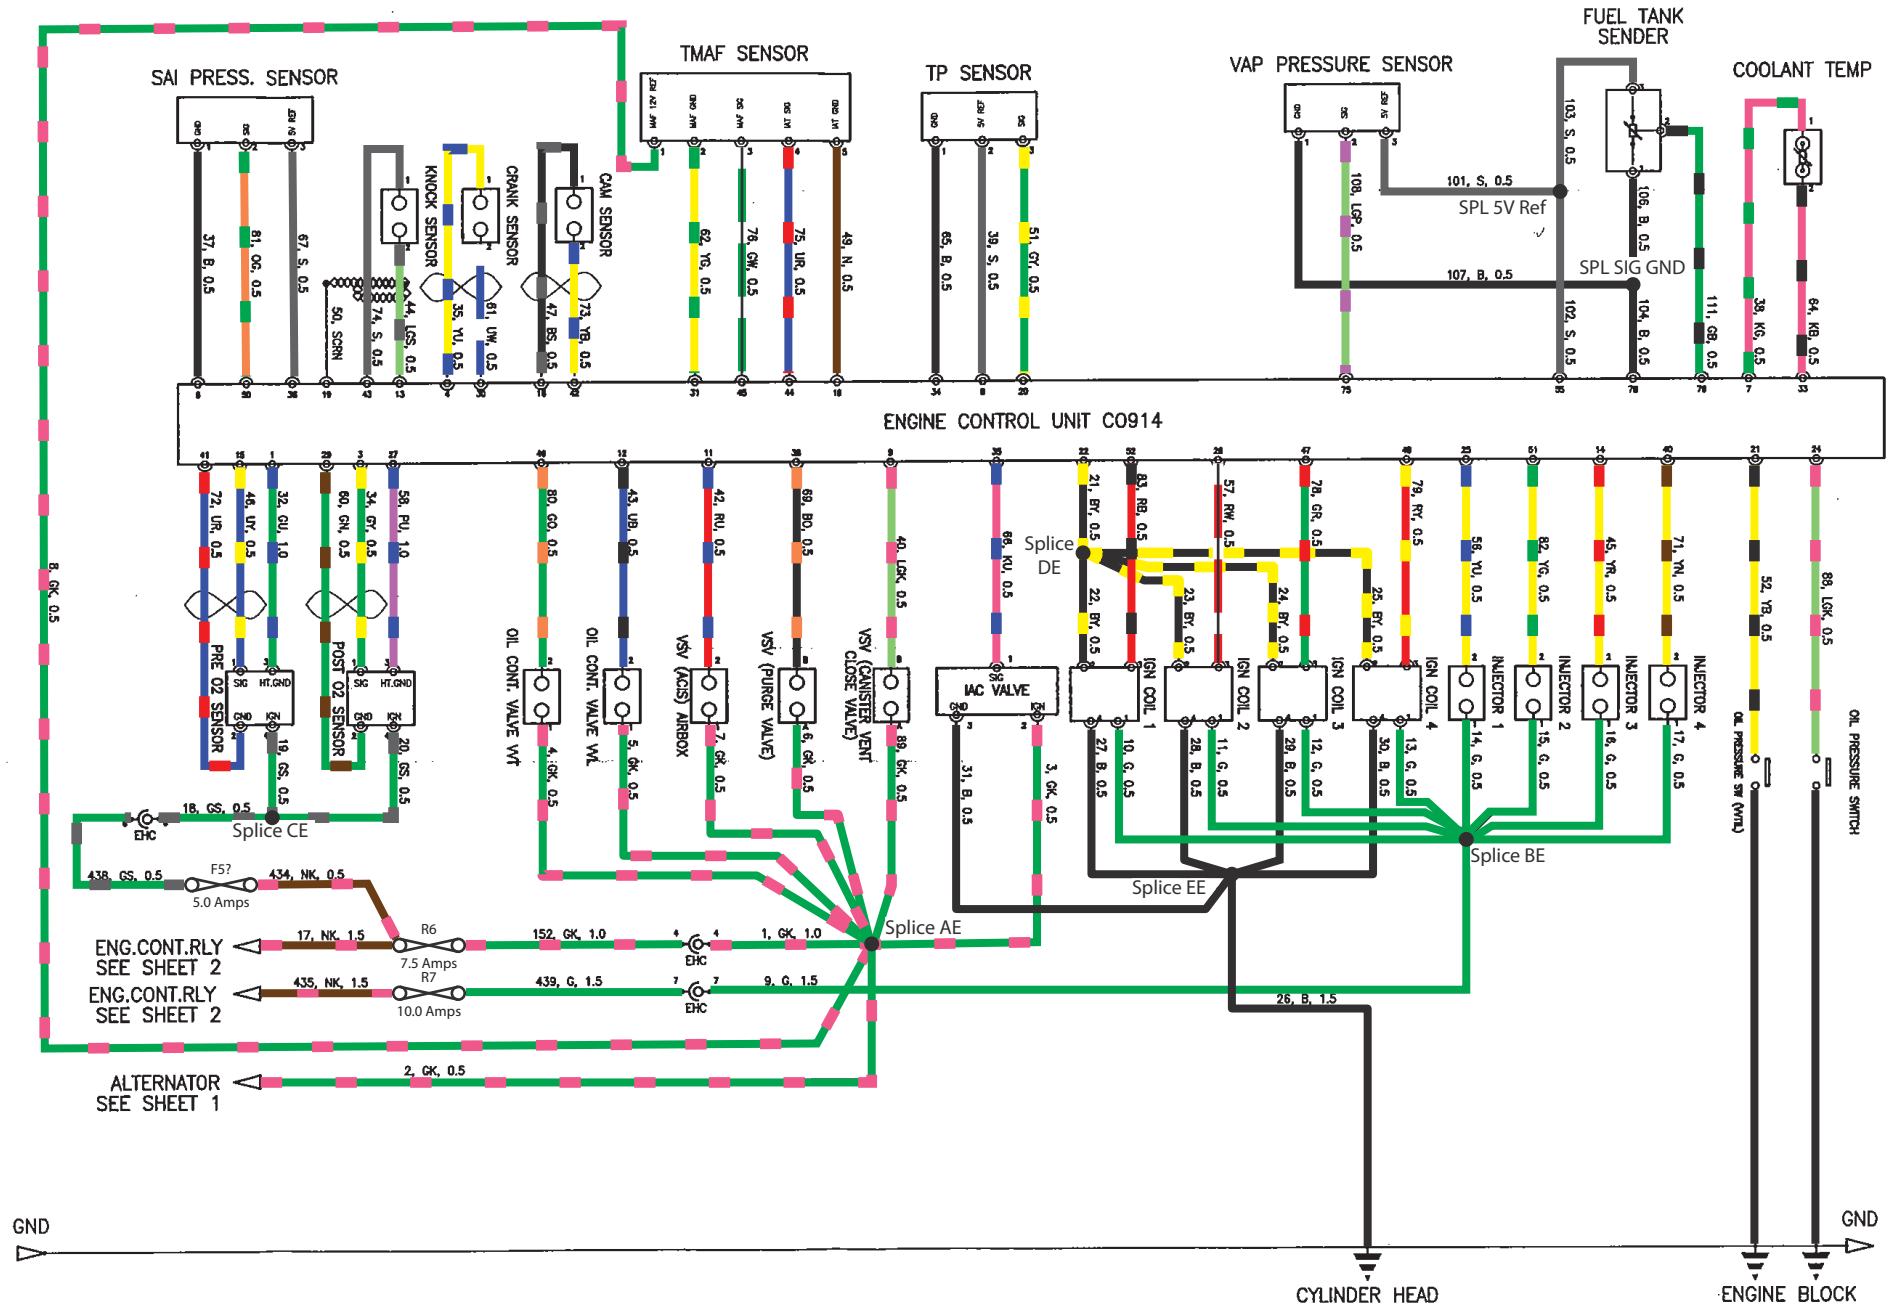

ELISE

Lotus Elise

North American 05MY Wiring Diagrams

Rev 6, 26 March 2024

Fuel Pump, ECU 1

Elise North America 05MY

Sheet 2

Alarm and Interior Lamp

Elise North America 05MY

Sheet 4

Stop & Reverse Lamps

Elise North America 05MY

D.I. & Hazard Warning Lights

Elise North America 05MY

Wiper and Washer

Elise North America 05MY

Elise North America 05MY

Sheet 15

FRONT FUSEBOX

Wire Color Legend

- B - Black
 - R - Red
 - U - Blue
 - Y - Yellow
 - K - Pink
 - N - Brown
 - P - Purple
 - S - Slate (Grey)
 - W - White (Not Colored)
 - G - Green
 - LG - Lt. Green
 - O - Orange
- Wires with a stripe are marked with a dashed line for the stripe color (i.e. PN = Pink with Brown Stripe). White wires are not colored.
- PN - Pink w/Brown Stripe
 - WK - White w/Pink Stripe

CABIN FUSES

REAR FUSES

Wiring diagram color overlays made to 2004 - 2012 Lotus Elise/Exige Service Manual, pages 466 - 482, Elise North America 05MY. Every effort was made to ensure accuracy but errors may have occurred, look closely at the diagrams to double check.