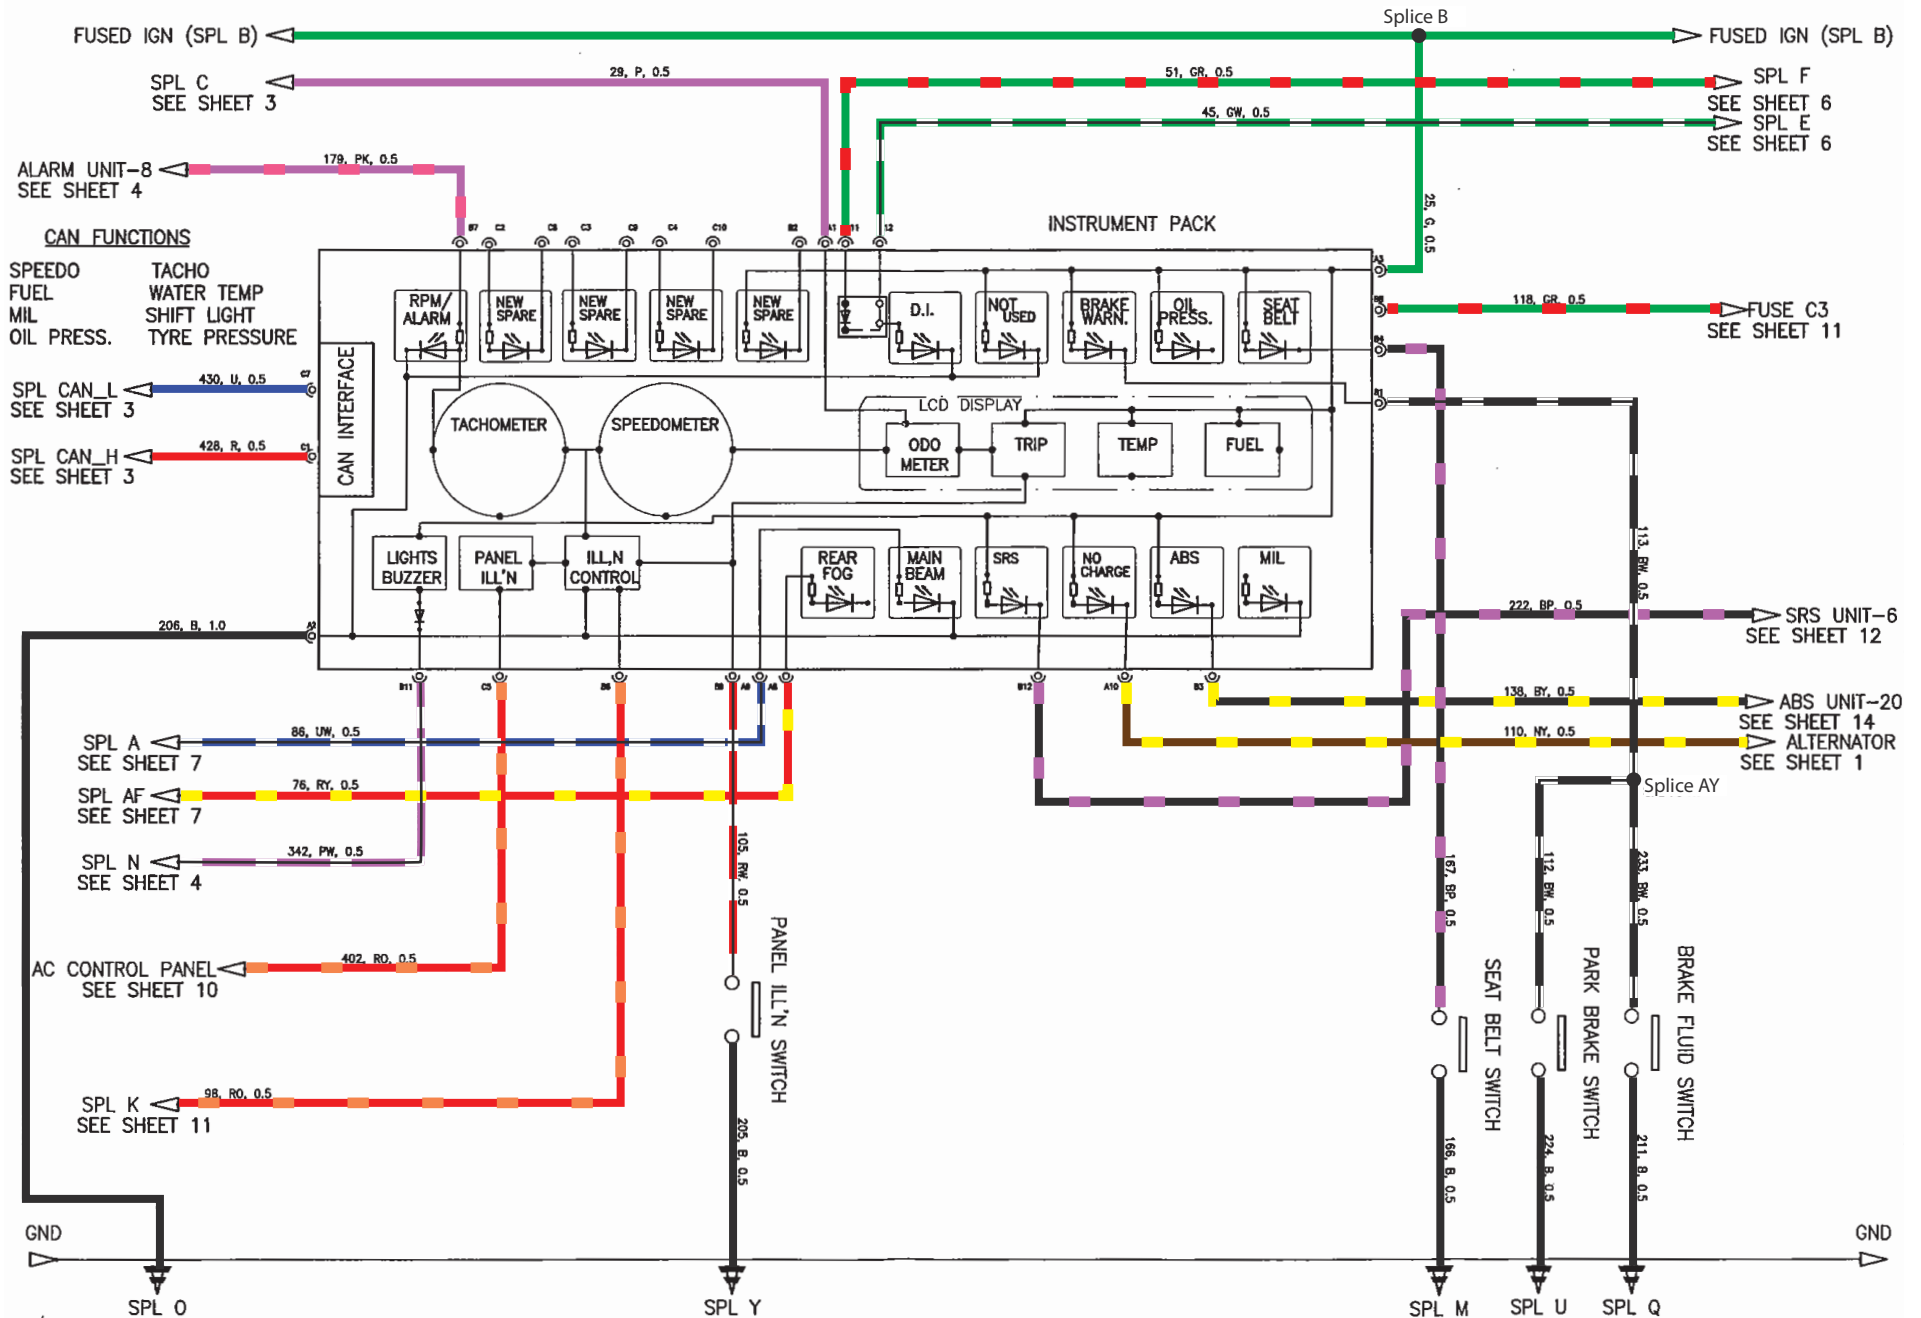

Elise North America 05MY

Sheet 4

Stop & Reverse Lamps

Elise North America 05MY

D.I. & Hazard Warning Lights

Elise North America 05MY

Wiper and Washer

Elise North America 05MY

Elise North America 05MY

Sheet 15

FRONT FUSEBOX

Wire Color Legend

- B - Black
 - R - Red
 - U - Blue
 - Y - Yellow
 - K - Pink
 - N - Brown
 - P - Purple
 - S - Slate (Grey)
 - W - White (Not Colored)
 - G - Green
 - LG - Lt. Green
 - O - Orange
- Wires with a stripe are marked with a dashed line for the stripe color (i.e. PN = Pink with Brown Stripe). White wires are not colored.
- PN - Pink w/Brown Stripe
 - WK - White w/Pink Stripe