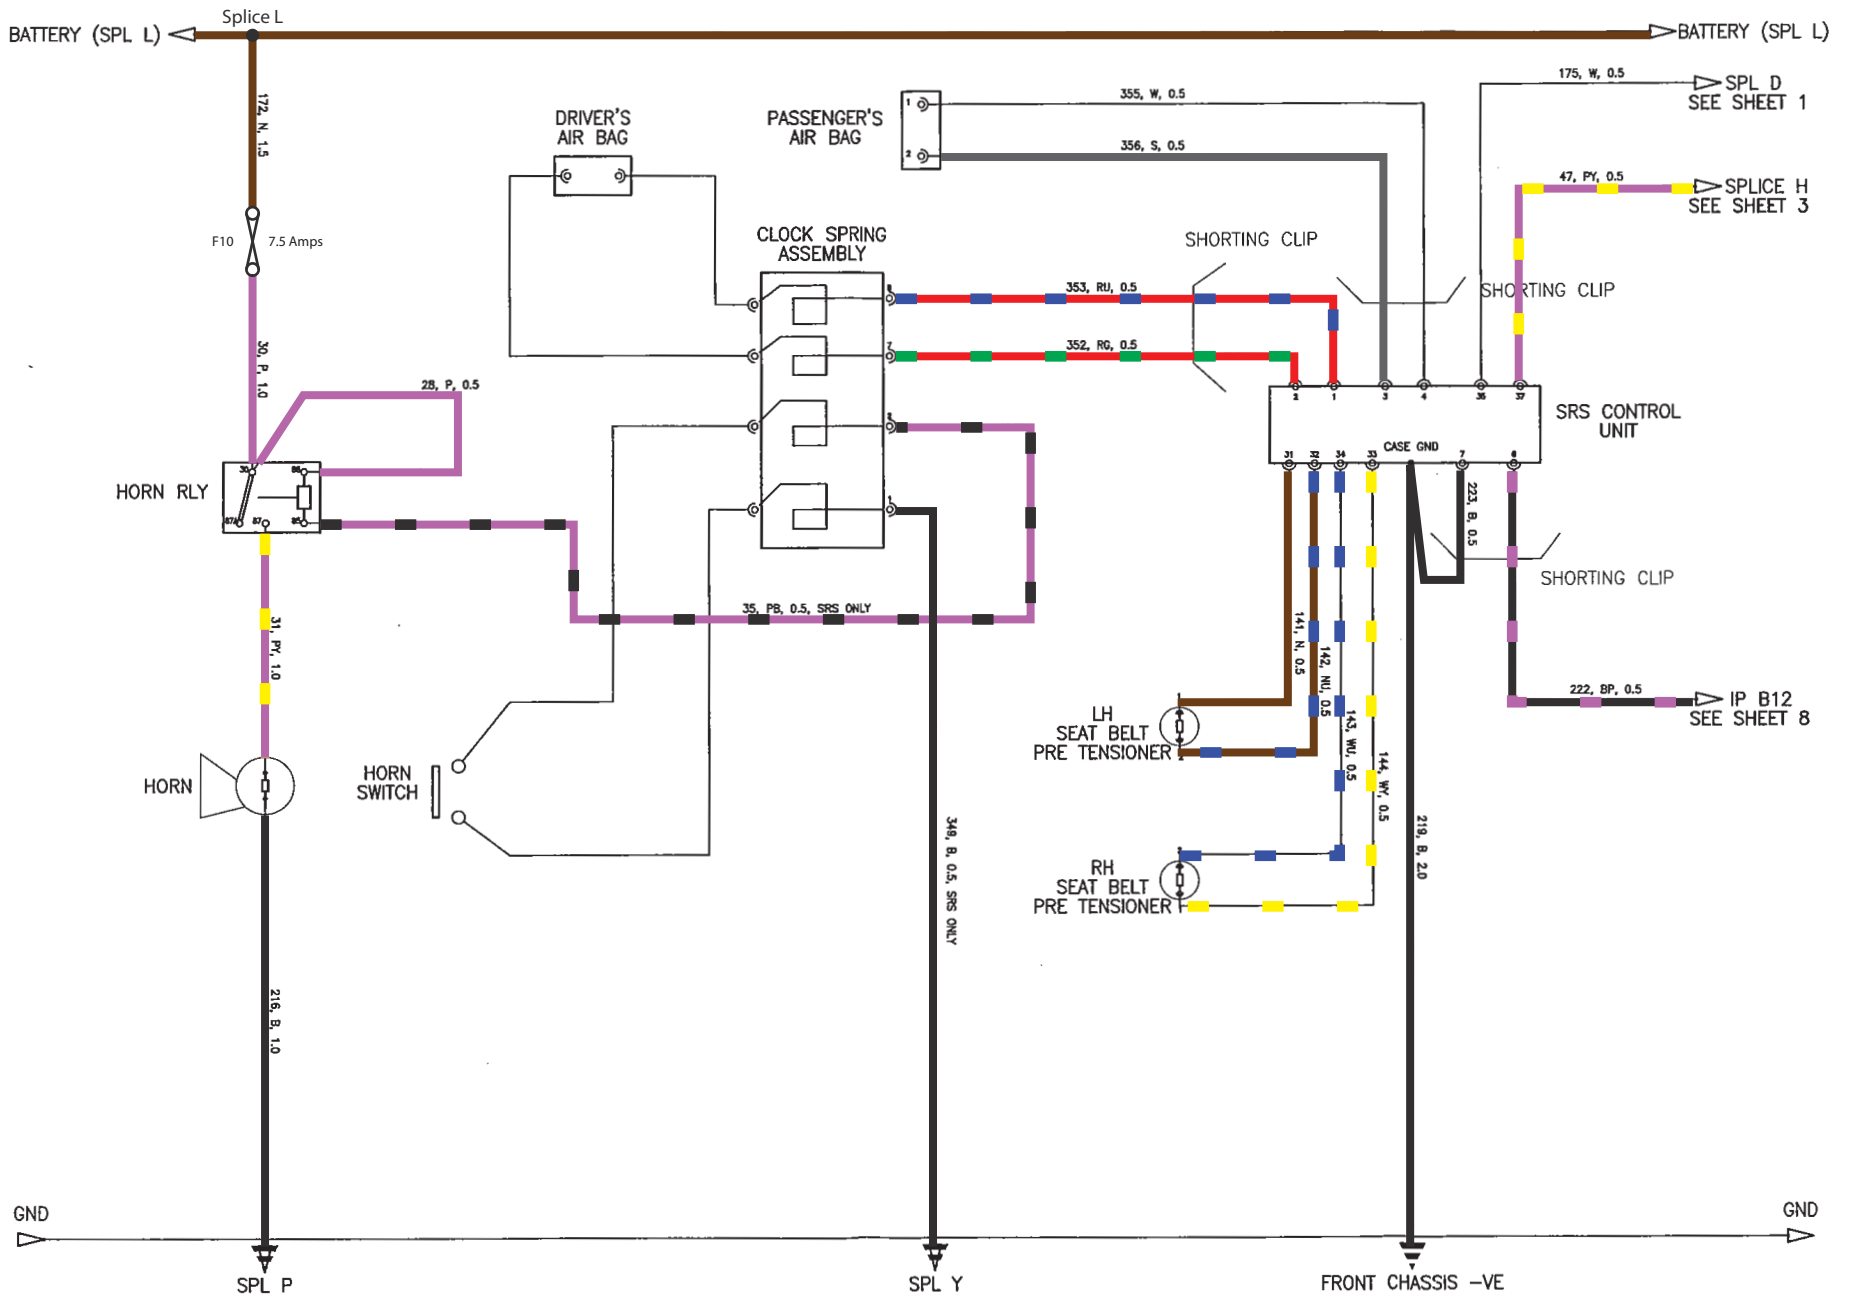

Horn and Air Bag

Elise North America 05MY