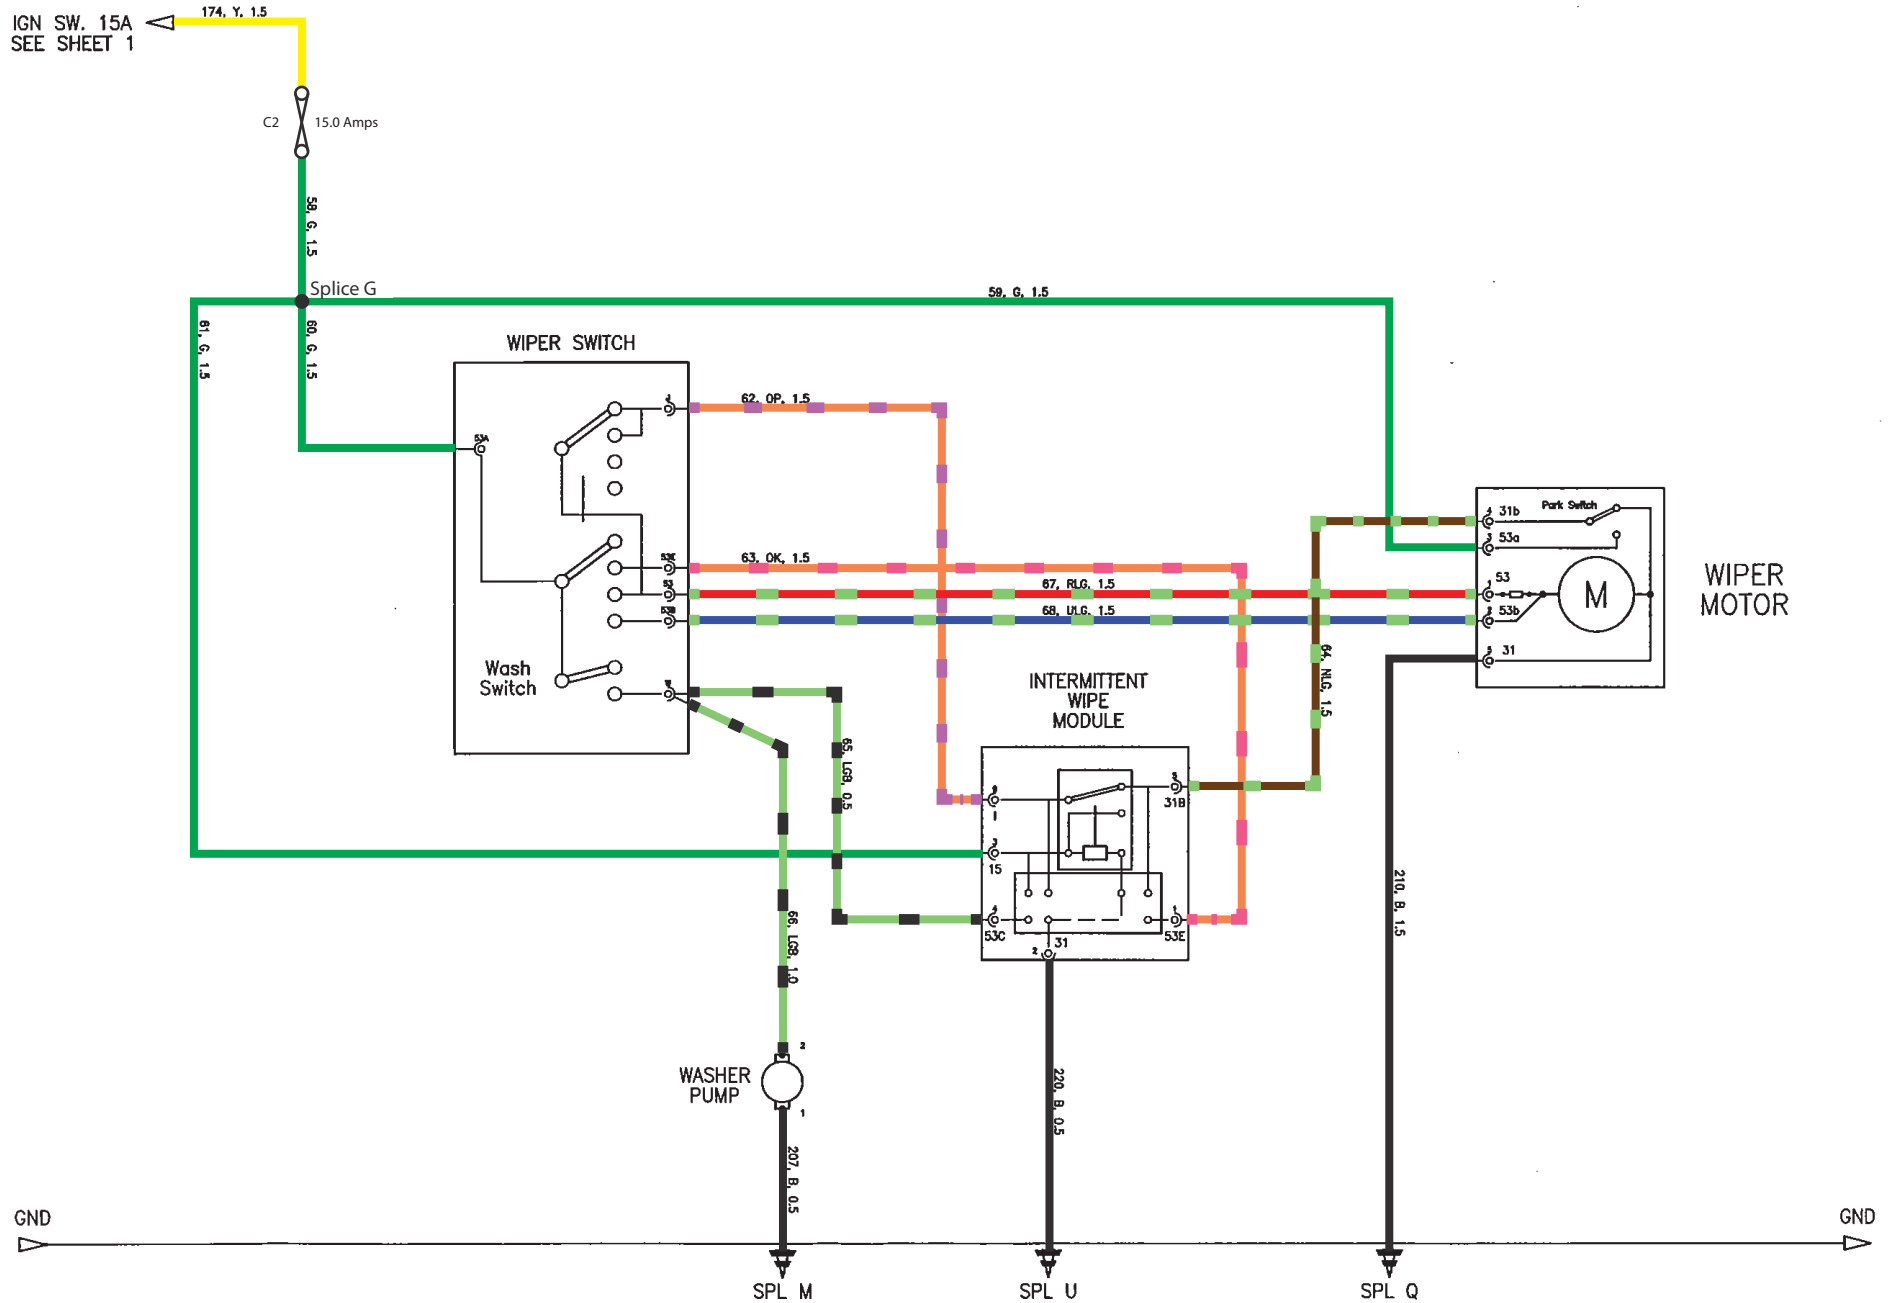

Wiper and Washer

Elise North America 05MY