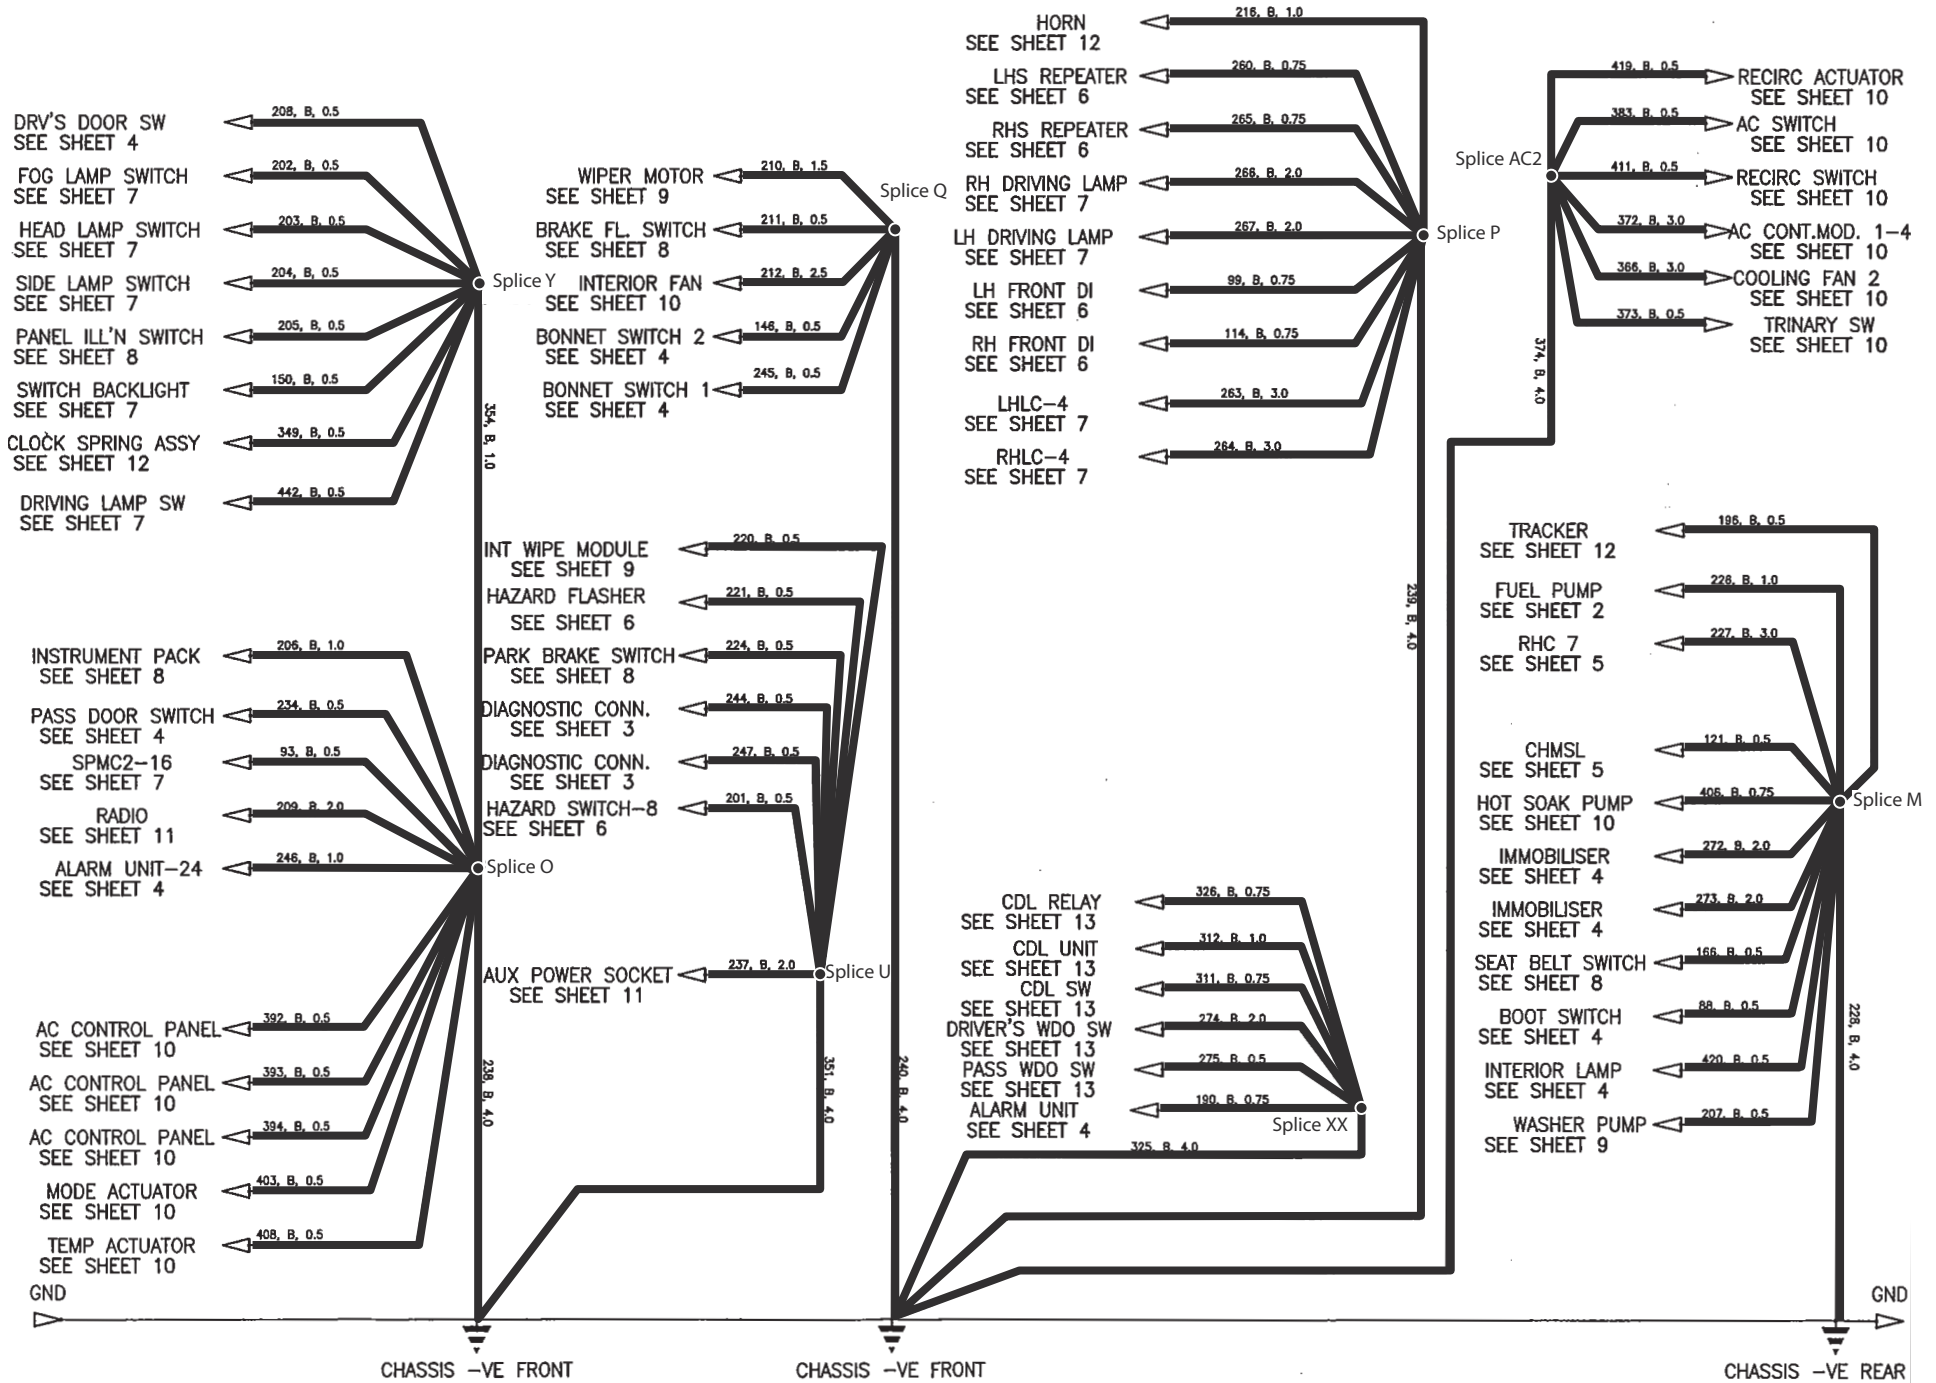

Elise North America 05MY

Sheet 15

FRONT FUSEBOX

Wire Color Legend

- B - Black
 - R - Red
 - U - Blue
 - Y - Yellow
 - K - Pink
 - N - Brown
 - P - Purple
 - S - Slate (Grey)
 - W - White (Not Colored)
 - G - Green
 - LG - Lt. Green
 - O - Orange
- Wires with a stripe are marked with a dashed line for the stripe color (i.e. PN = Pink with Brown Stripe). White wires are not colored.
- PN - Pink w/Brown Stripe
 - WK - White w/Pink Stripe