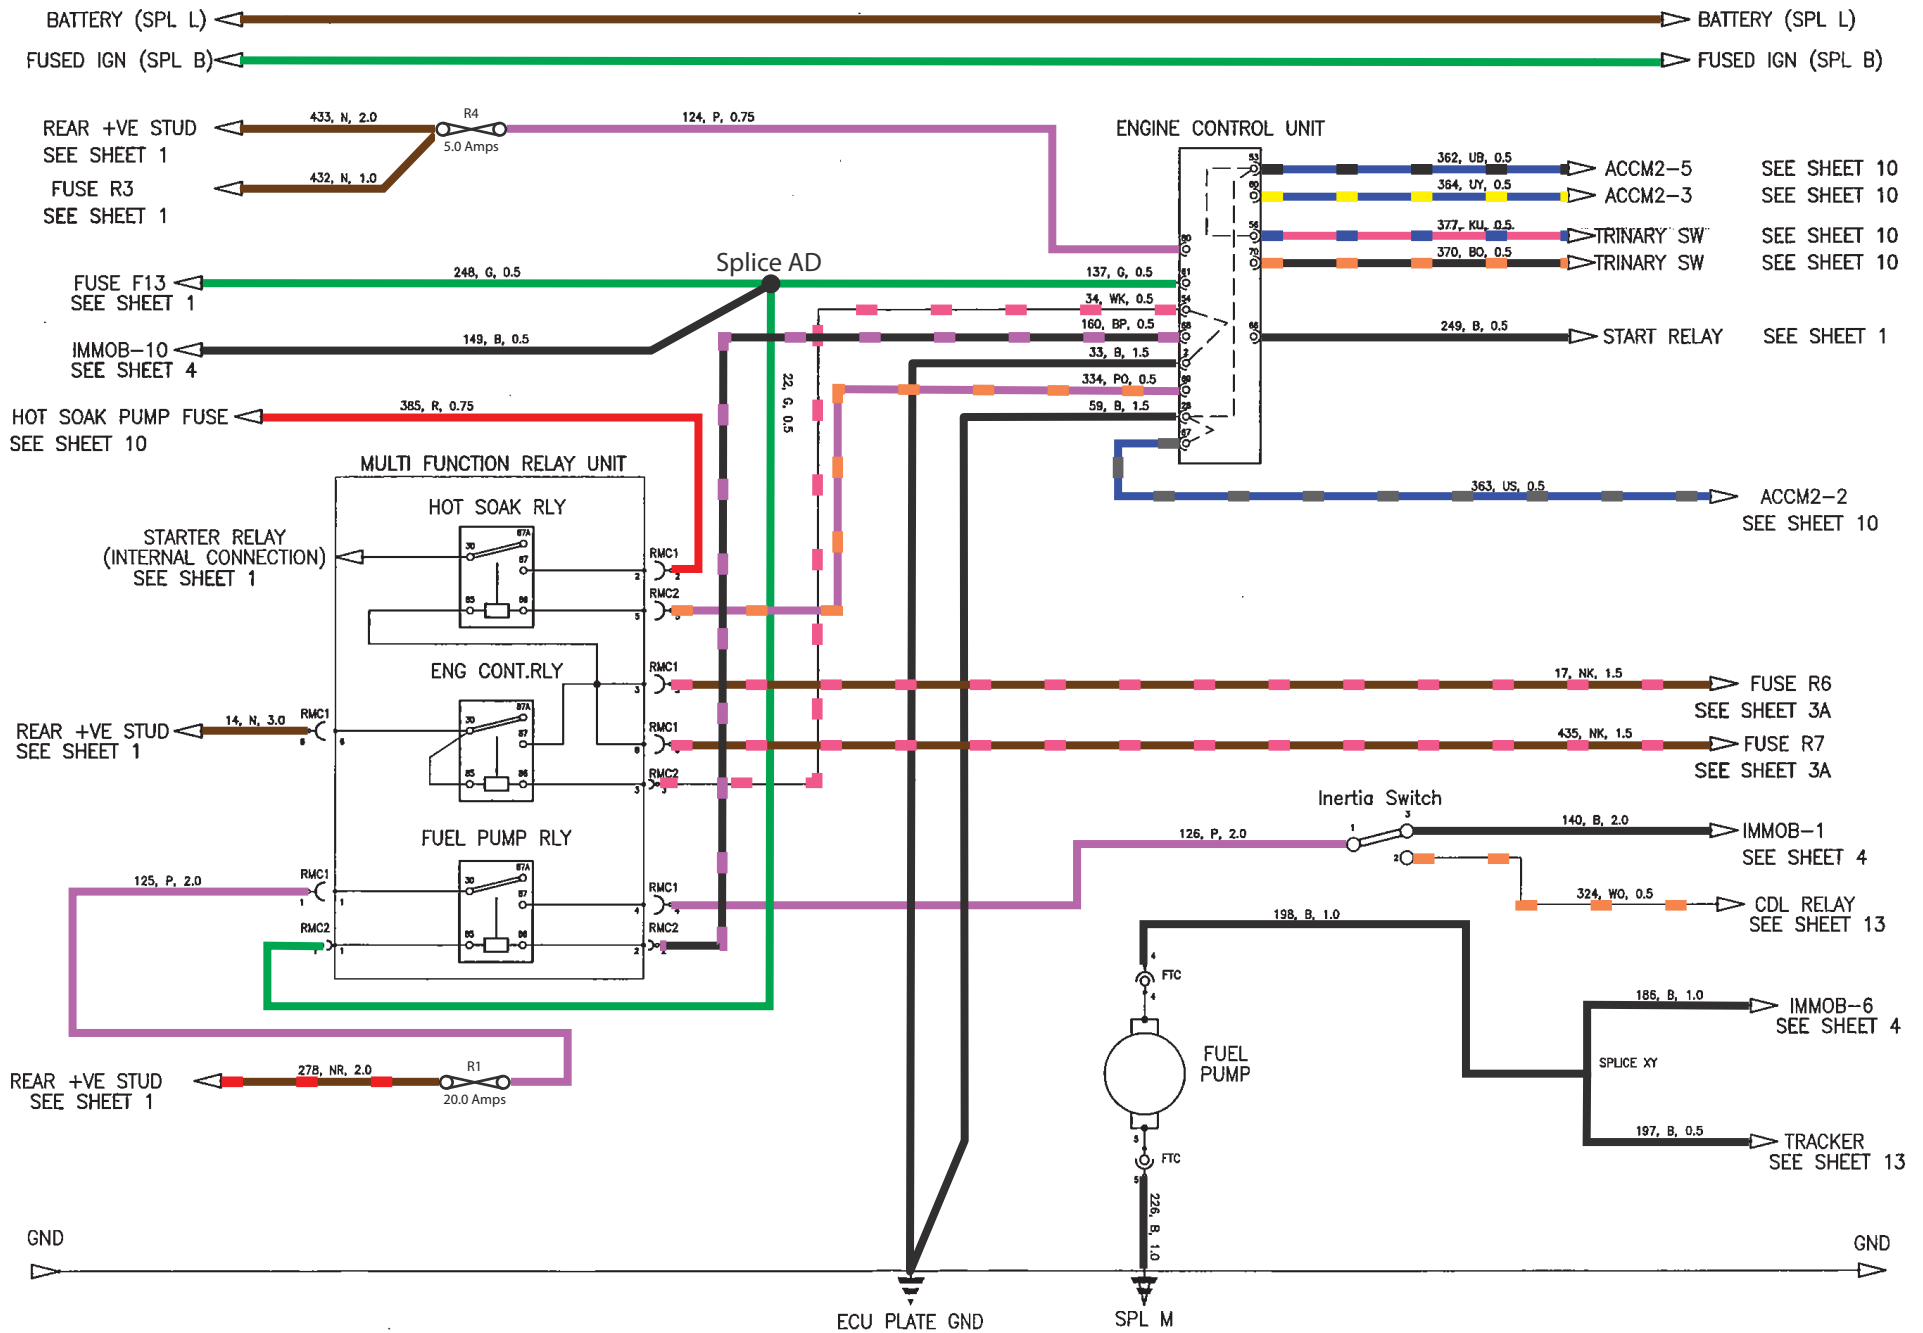

ELISE

Lotus Elise

North American 05MY Wiring Diagrams

Rev 6, 26 March 2024

Fuel Pump, ECU 1

Elise North America 05MY

Sheet 2

Alarm and Interior Lamp

Elise North America 05MY

Sheet 4

Stop & Reverse Lamps

Elise North America 05MY

D.I. & Hazard Warning Lights

Elise North America 05MY

Wiper and Washer

Elise North America 05MY

Elise North America 05MY

Sheet 15

FRONT FUSEBOX

Wire Color Legend

- B - Black
 - R - Red
 - U - Blue
 - Y - Yellow
 - K - Pink
 - N - Brown
 - P - Purple
 - S - Slate (Grey)
 - W - White (Not Colored)
 - G - Green
 - LG - Lt. Green
 - O - Orange
- Wires with a stripe are marked with a dashed line for the stripe color (i.e. PN = Pink with Brown Stripe). White wires are not colored.
- PN - Pink w/Brown Stripe
 - WK - White w/Pink Stripe

CABIN FUSES

REAR FUSES

Wiring diagram color overlays made to 2004 - 2012 Lotus Elise/Exige Service Manual, pages 466 - 482, Elise North America 05MY. Every effort was made to ensure accuracy but errors may have occurred, look closely at the diagrams to double check.