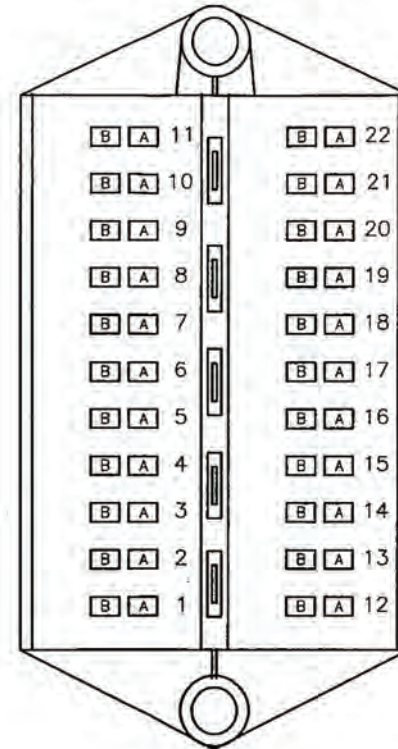

FRONT FUSEBOX

Wire Color Legend

1. B - Black
   - R - Red
   - U - Blue
   - Y - Yellow
   - K - Pink
   - N - Brown
   - P - Purple
   - S - Slate (Grey)
   - W - White (Not Colored)
   - G - Green
   - LG - Lt. Green
   - O - Orange
2. Wires with a stripe are marked with a dashed line for the stripe color (i.e. PN = Pink with Brown Stripe). White wires are not colored.
3. PN - Pink w/Brown Stripe
   - WK - White w/Pink Stripe

FUSE NO	LOCATION	FUNCTION	RATING	SUPPLY TYPE
F1	FRONT	AUXILLARY POWER SOCKET	20A	BATTERY
F2	FRONT	REVERSE LAMPS	5A	IGNITION
F3	FRONT	DRIVER'S WINDOW MOTOR	20A	IGNITION
F4	FRONT	PASSENGER'S WINDOW MOTOR	20A	IGNITION
F5	FRONT	STOP LAMPS	10A	IGNITION
F6	FRONT	DIRECTION INDICATORS	7.5A	IGNITION
F7	FRONT	IGNITION SERVICES	10A	IGNITION
F8	FRONT	BATTERY SERVICES	7.5A	BATTERY
F9	FRONT	HAZARDS	15A	BATTERY
F10	FRONT	HORN	7.5A	BATTERY
F11	FRONT	ALARM & INTERIOR LAMP	10A	BATTERY
F12	FRONT	ABS	10A	IGNITION
F13	FRONT	ECU IGNITION	3A	IGNITION
F14	FRONT	RAD FANS 1&2 SLOW / RAD FAN 1 FAST	20A	BATTERY
F15	FRONT	RADIO / SWITCH PACK MODULE	7.5A	BATTERY
F16	FRONT	SIDELAMP / REAR FOG LAMP	10A	BATTERY
F17	FRONT	LH DIP BEAM	10A	BATTERY
F18	FRONT	RH DIP BEAM	10A	BATTERY
F19	FRONT	AC COMP RLY / RAD FAN 2 FAST	20A	BATTERY
F20	FRONT	LH MAIN BEAM	15A	BATTERY
F21	FRONT	RH MAIN BEAM	15A	BATTERY
F22	FRONT	CDL	7.5A	BATTERY
C1	CABIN	INTERIOR FAN	20A	START DROP OUT
C2	CABIN	WIPER MOTOR	15A	START DROP OUT
C3	CABIN	RADIO KEY IN	7.5A	KEY IN
C4	CABIN	AC COMPRESSOR	10A	IGNITION / ECU
R1	ENGINE BAY	FUEL PUMP	20A	BATTERY
R2	ENGINE BAY	IMMOBILSER	3A	BATTERY
R3	ENGINE BAY	ALTERNATOR SENSE	5A	BATTERY
R4	ENGINE BAY	ECU B+	5A	BATTERY
R5	ENGINE BAY	02 HEATERS	5A	ECU CONTROLLED
R6	ENGINE BAY	VSV'S VVT,VVL,IAC	7.5A	ECU CONTROLLED
R7	ENGINE BAY	INJECTORS & COILS	10A	ECU CONTROLLED
R8	ENGINE BAY	HOT SOAK PUMP	5A	ECU CONTROLLED
ABS MAXI	CROSS CAR BEAM	ABS MAXI FUSE	60A	BATTERY