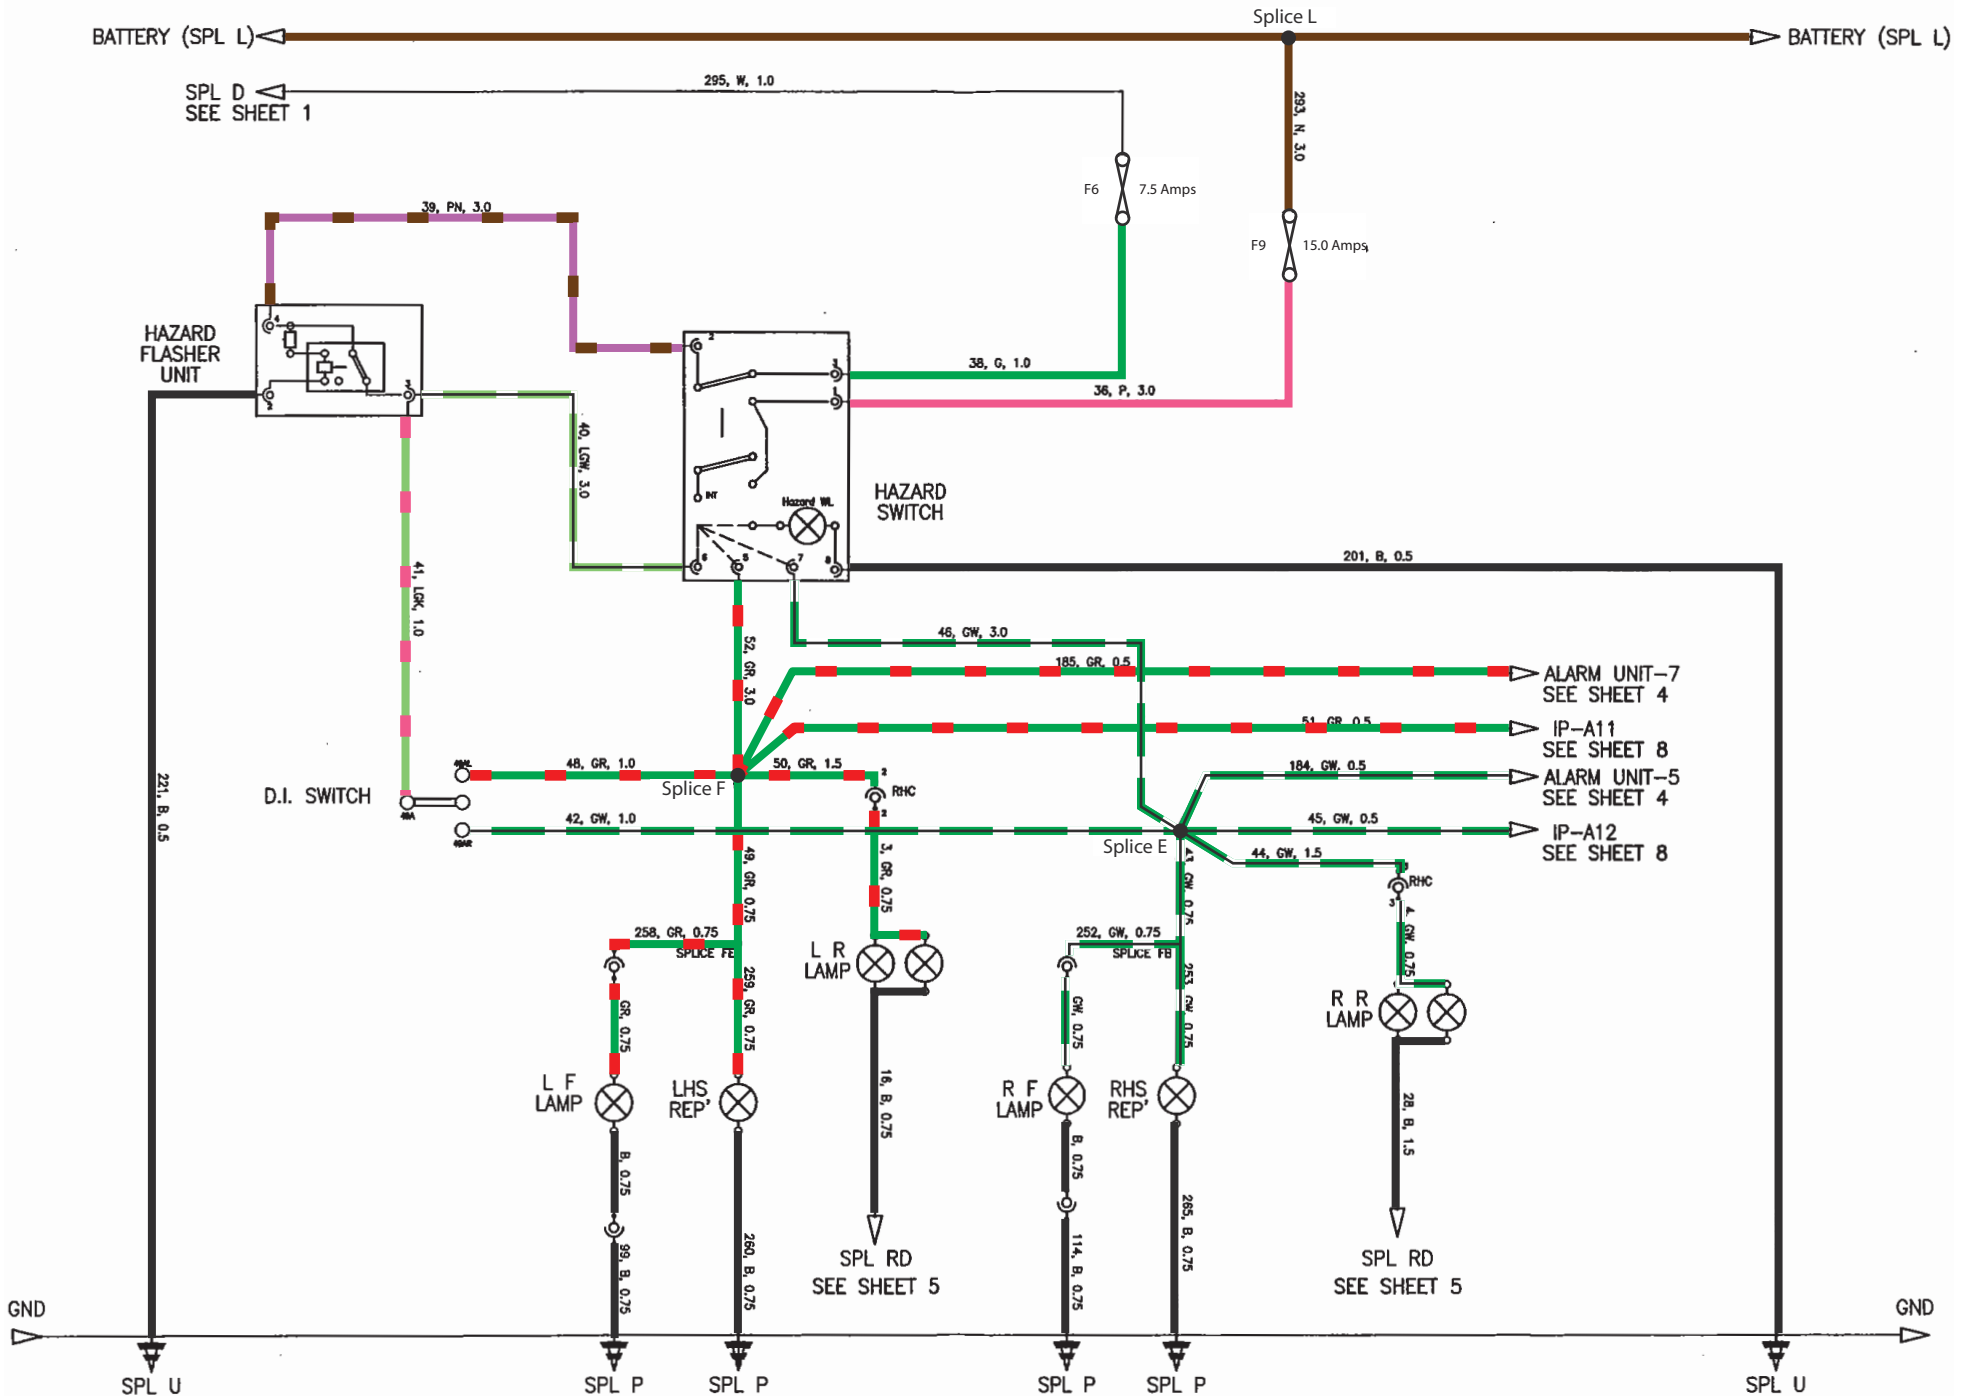

Elise North America 05MY

Sheet 4

Stop & Reverse Lamps

Elise North America 05MY

D.I. & Hazard Warning Lights

Elise North America 05MY

Wiper and Washer

Elise North America 05MY

Elise North America 05MY

Sheet 15

FRONT FUSEBOX

Wire Color Legend

- B - Black
 - R - Red
 - U - Blue
 - Y - Yellow
 - K - Pink
 - N - Brown
 - P - Purple
 - S - Slate (Grey)
 - W - White (Not Colored)
 - G - Green
 - LG - Lt. Green
 - O - Orange
- Wires with a stripe are marked with a dashed line for the stripe color (i.e. PN = Pink with Brown Stripe). White wires are not colored.
- PN - Pink w/Brown Stripe
 - WK - White w/Pink Stripe

CABIN FUSES

REAR FUSES

Wiring diagram color overlays made to 2004 - 2012 Lotus Elise/Exige Service Manual, pages 466 - 482, Elise North America 05MY. Every effort was made to ensure accuracy but errors may have occurred, look closely at the diagrams to double check.