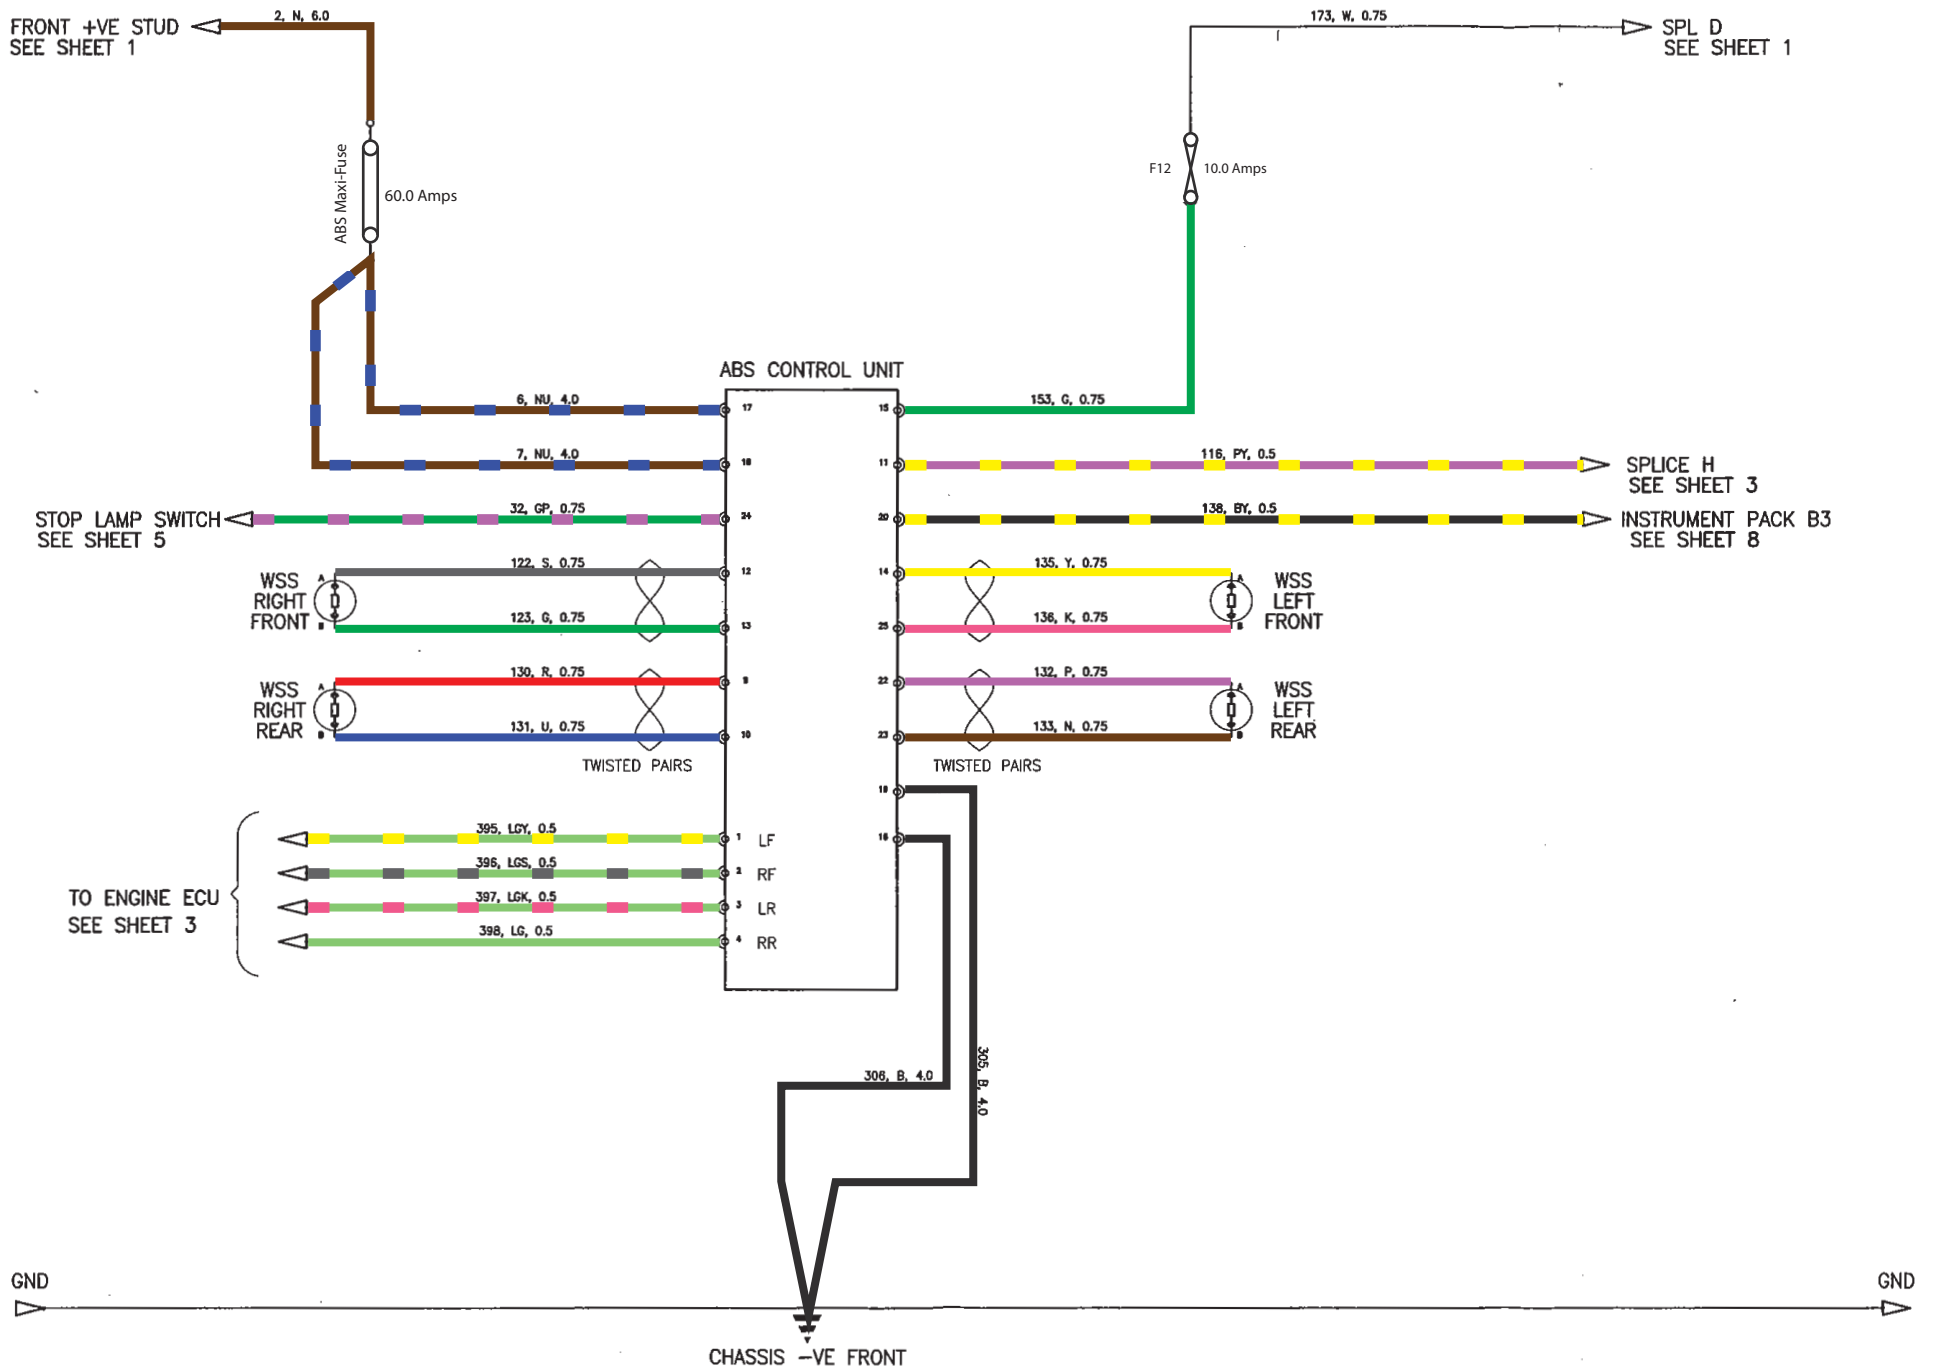

ABS

Elise North America 05MY