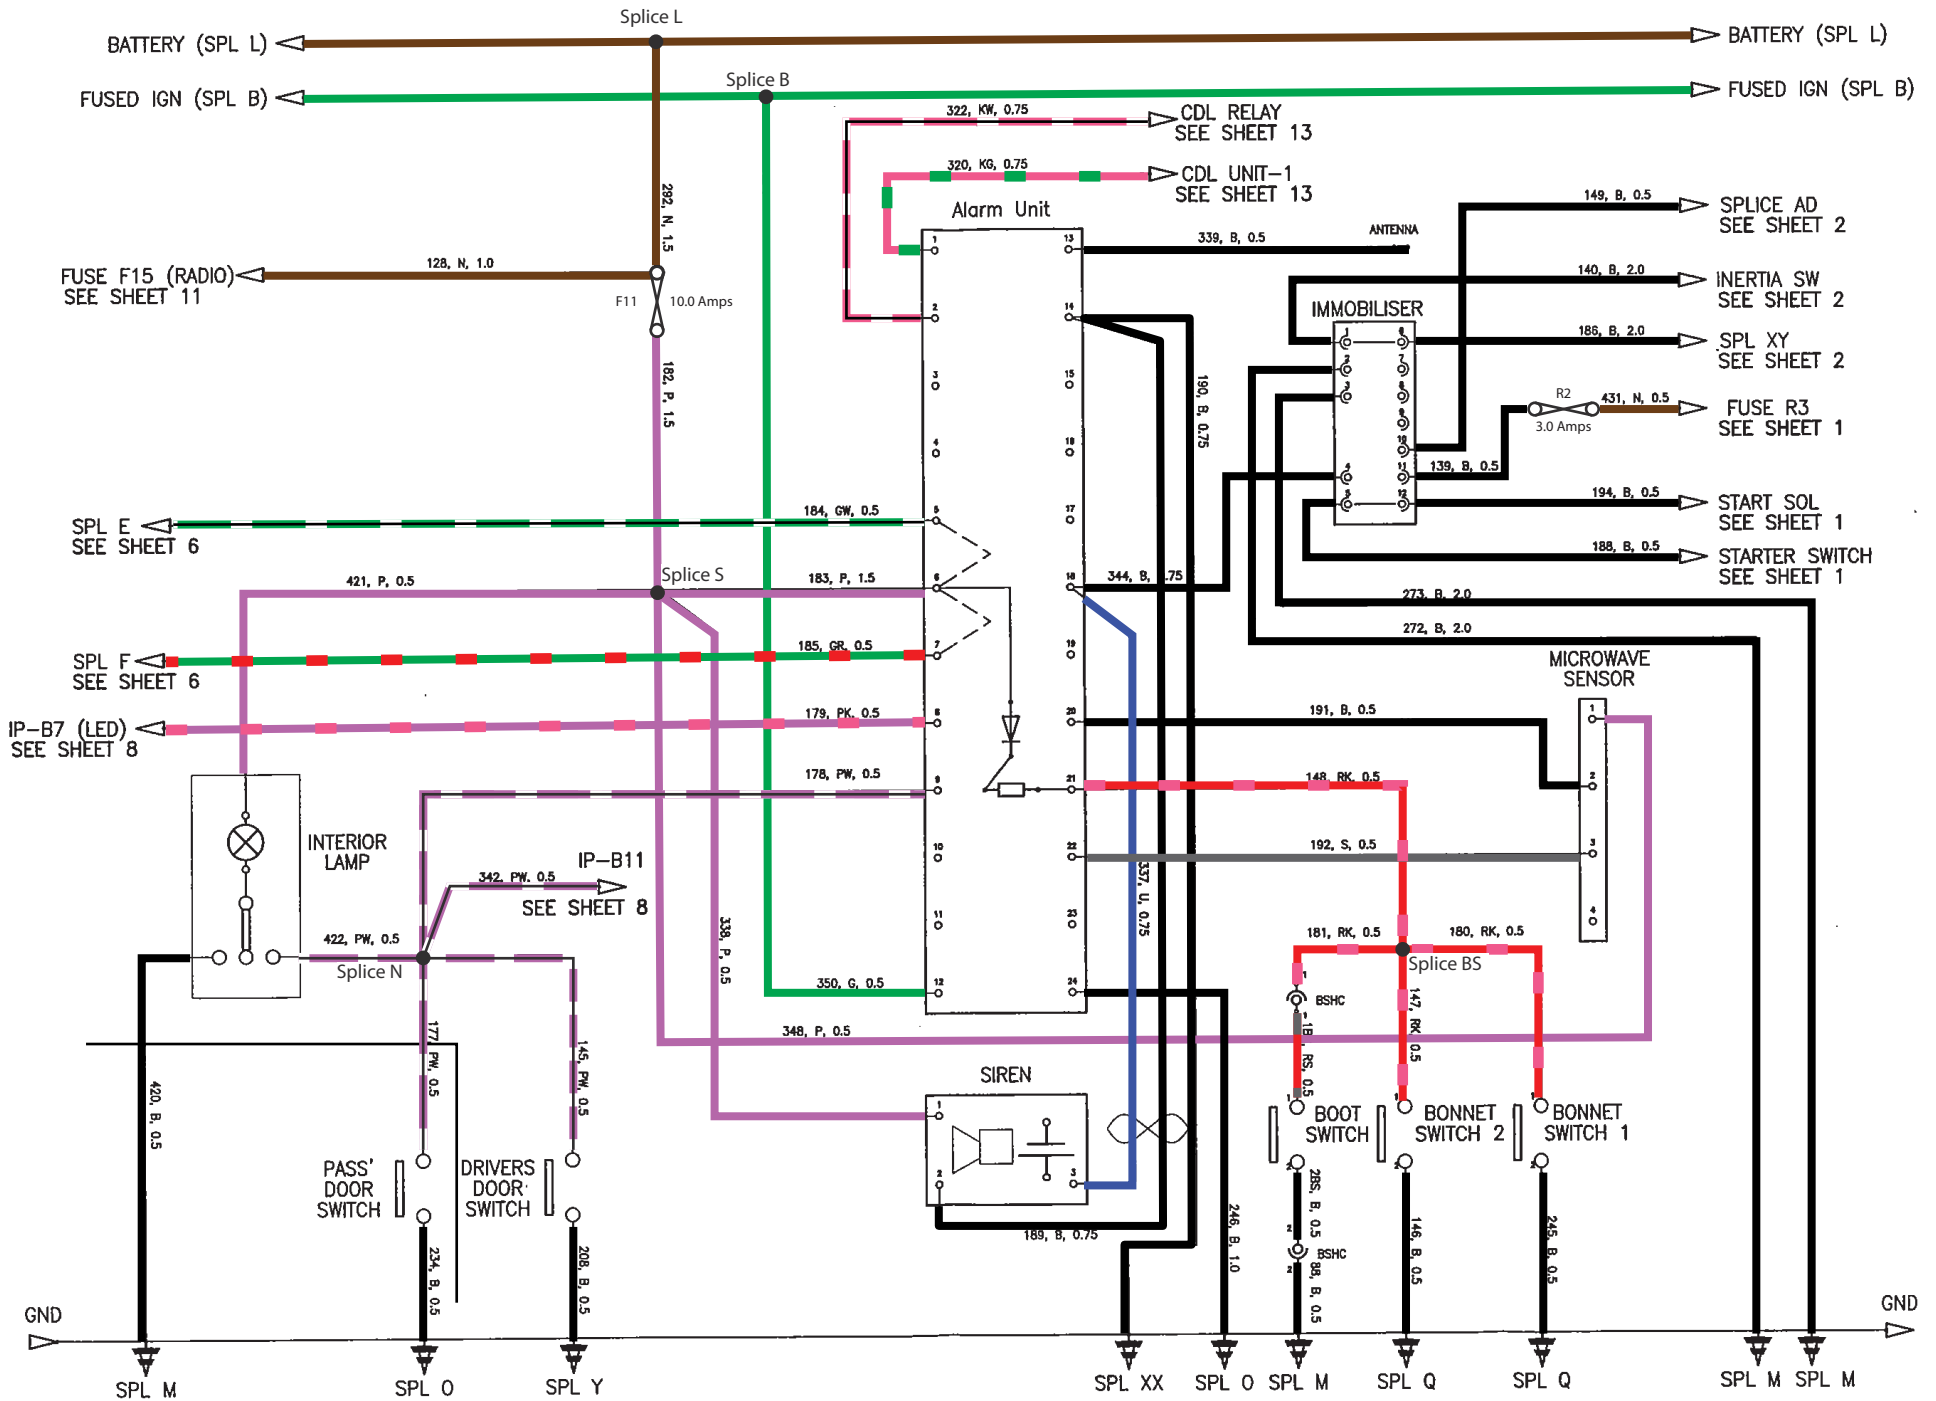

ELISE

Lotus Elise

North American 05MY Wiring Diagrams

Rev 6, 26 March 2024

Fuel Pump, ECU 1

Elise North America 05MY

Sheet 2

Alarm and Interior Lamp

Elise North America 05MY

Sheet 4

Stop & Reverse Lamps

Elise North America 05MY

D.I. & Hazard Warning Lights

Elise North America 05MY

Wiper and Washer

Elise North America 05MY

Elise North America 05MY

Sheet 15

FRONT FUSEBOX

Wire Color Legend

- B - Black
 - R - Red
 - U - Blue
 - Y - Yellow
 - K - Pink
 - N - Brown
 - P - Purple
 - S - Slate (Grey)
 - W - White (Not Colored)
 - G - Green
 - LG - Lt. Green
 - O - Orange
- Wires with a stripe are marked with a dashed line for the stripe color (i.e. PN = Pink with Brown Stripe). White wires are not colored.
- PN - Pink w/Brown Stripe
 - WK - White w/Pink Stripe

CABIN FUSES

REAR FUSES

Wiring diagram color overlays made to 2004 - 2012 Lotus Elise/Exige Service Manual, pages 466 - 482, Elise North America 05MY. Every effort was made to ensure accuracy but errors may have occurred, look closely at the diagrams to double check.