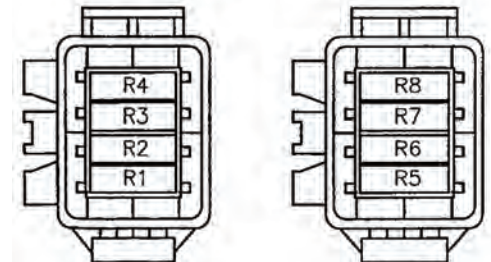

CABIN FUSES

REAR FUSES

Wiring diagram color overlays made to 2004 - 2012 Lotus Elise/Exige Service Manual, pages 466 - 482, Elise North America 05MY. Every effort was made to ensure accuracy but errors may have occurred, look closely at the diagrams to double check.